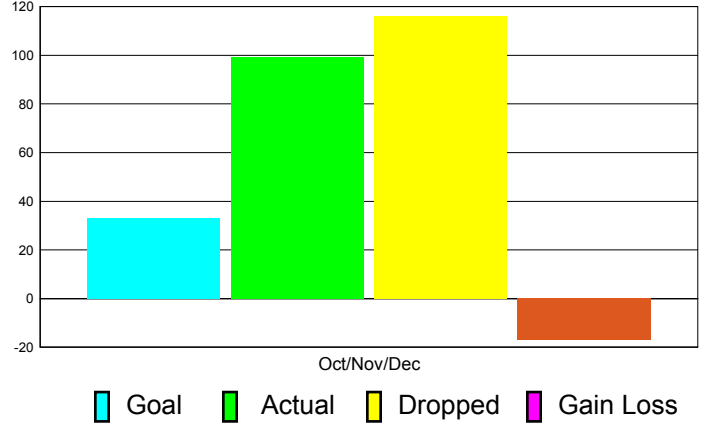

Membership Results 2011-2012

Goal, New, Dropped, Gain/Loss