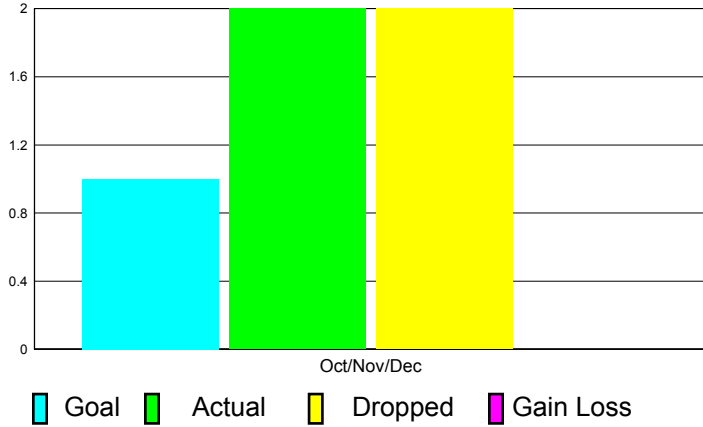

GMT Reports for District (or Undistricted) **District O 1**

GMT: Mr. Pedro Mario Marrello

Location: Unknown

GMT CA: 3

CLUBS

Club Results
2011-2012

Clubs
2010-2011

Month	New Club Goal	Actual New Clubs	Actual Dropped Clubs	Gain/Loss of Clubs	Gain/Loss of Clubs
Oct/Nov/Dec	1	2	2	0	-2
Totals	1	2	2	0	-2

Club Results 2011-2012

Goal, New, Dropped, Gain/Loss

Comparison of Club Gain/Loss

Current Year Compared to the Previous Year

YTD Status Quo Clubs 2010-2011

Status Quo Clubs Compared to Status Quo Members

MEMBERSHIP