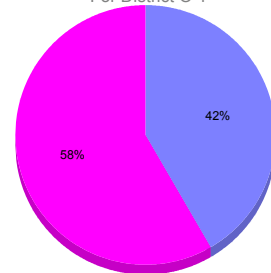

Membership Results
2011-2012

Membership
2010-2011

Month	Net Memb Goal	Actual New Memb	Actual Dropped Memb	Gain/Loss of Memb	Gain/ Loss of Memb
Oct/Nov/Dec	33	99	116	-17	-13
Totals	33	99	116	-17	-13

Membership Results 2011-2012

Goal, New, Dropped, Gain/Loss

Comparison of Membership Gain/Loss

Current Year Compared to the Previous Year

Gender Comparison 2010-2011

For District O 1

Oct/Nov/Dec

■ Male ■ Female